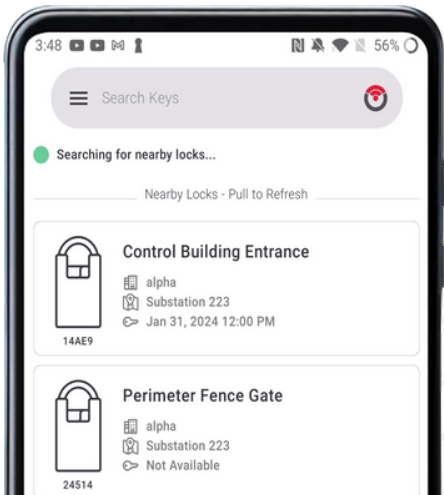

70,000+
active
keyless locations

6M+
access events
managed

100M+
digital keys
created