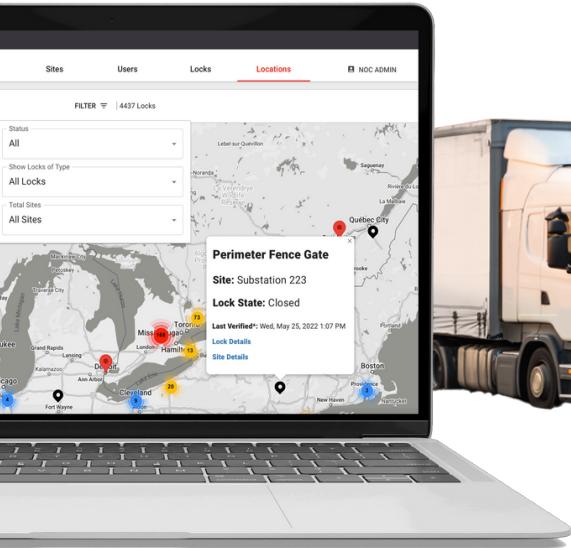

Access Control & Compliance for Retail Distribution

Secure critical assets, from factory to retail, with Teleporte

Sera4 provides secure, scalable, and reliable identity management and access control for each step of the factory to retail logistics chain. If it's critical, it can be secured with Teleporte.

Some of the world's leading companies are using Teleporte to optimize logistics and loss prevention at every stage, from transporting parts and raw materials, to warehouse delivery. Sera4's suite of Teleporte-embedded hardware and the Teleporte platform provide rich insights into every access point across the factory to retail chain, with automated audit trails and rich insights to inform decision making and optimization. **Teleporte is the most secure, scalable, and reliable solution for verifying identity, mitigating loss and theft, and gaining a complete picture of every step of your products' journey from your facilities to the consumer.**

The power of keyless

- ✓ Issue and revoke digital keys, efficiently and in real-time, through our user friendly interface.
- ✓ Check on the status of your access points, wherever they are, with integrated map view.
- ✓ Teleporte Mobile works on all smartphones, without Bluetooth or network connectivity.

Optimized for end-to-end retail distribution

Teleporte is designed to provide a single cohesive view of every access action and access point, no matter how disparate.

- ✓ Unify access control across suppliers, employees, transportation contractors, and retailers.
- ✓ Automatically grant access across a whole organization with a single admin command.
- ✓ Mitigate risk of capital losses and theft and vandalism with integrated identity verification.
- ✓ Maintain compliance with title transfer requirements with automated audit trails.