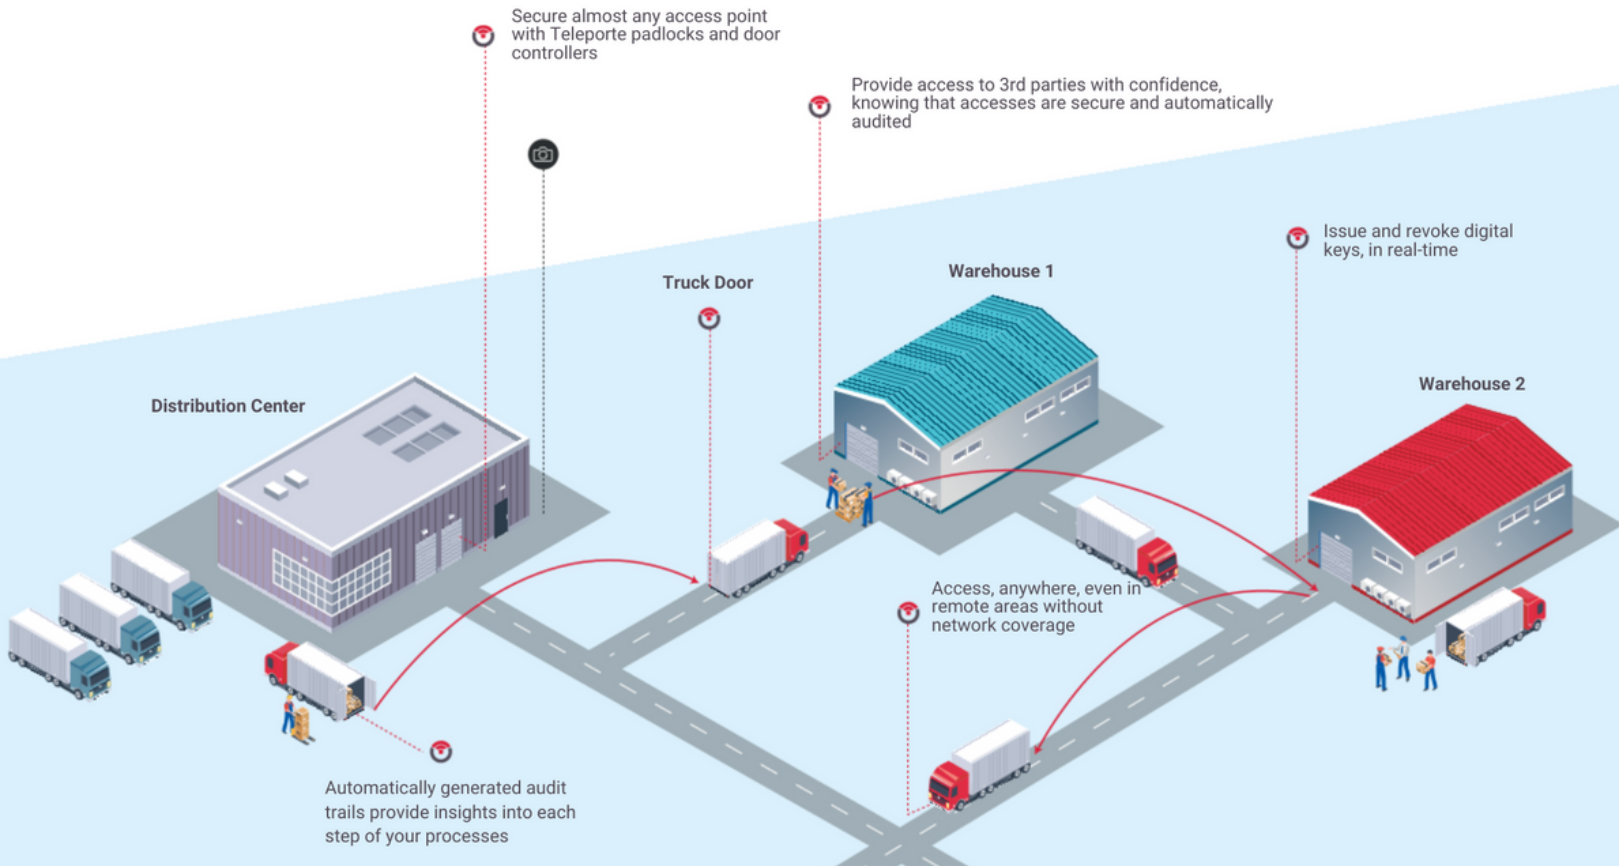

Some of the world's leading companies are using Teleporte to optimize logistics and loss prevention at every stage, from transporting parts and raw materials, to warehouse delivery. Sera4's suite of Teleporte-embedded hardware and the Teleporte platform provide rich insights into every access point across the factory to retail chain, with automated audit trails and rich insights to inform decision making and optimization. **Teleporte is the most secure, scalable, and reliable solution for verifying identity, mitigating loss and theft, and gaining a complete picture of every step of your products' journey from your facilities to the consumer.**

70,000+
active
keyless locations

6M+
access events
managed

100M+
digital keys
created

The Teleporte advantage

Teleporte is more than a keyless access control system. Our cloud, mobile, and embedded hardware components work seamlessly to generate the reports, audit trails, and access data you need for **comprehensive decision making about your operations**.

With over 10 patents that guarantee security from start to finish, Teleporte facilitates secure, scalable, reliable, and insightful access control for the infrastructure that's critical to your retail distribution operations.

Optimized for end-to-end retail distribution

Teleporte is designed to provide a single cohesive view of every access action and access point, no matter how disparate.

- ✓ Unify access control across suppliers, employees, transportation contractors, and retailers.
- ✓ Automatically grant access across a whole organization with a single admin command.
- ✓ Mitigate risk of capital losses and theft and vandalism with integrated identity verification.
- ✓ Maintain compliance with title transfer requirements with automated audit trails.